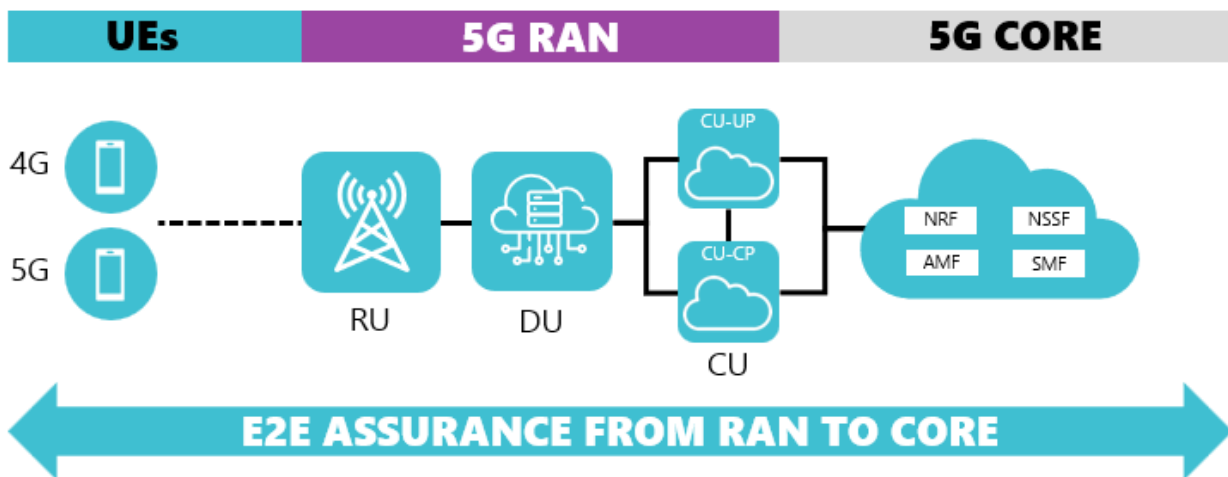

It provides an end-to-end solution with lightweight, containerized components for dynamic and flexible automated assurance. It is an organic part of the network that enables

real-time monitoring of encrypted and unencrypted traffic. RADCOM Core Analysis analyzes, monitors, and optimizes the core's performance, ensuring great customer experiences and top-quality services.

Benefits:

- Offers patented cloud-native tapping for efficient and scalable management of large-scale networks
- Provides an assurance solution automated by Kubernetes
- Full CI/CD software development for updates and automated testing
- Offers advanced 5G features, such as CUPS correlation, CUPS protocol decoding, and support of the PFCP
- Full drill down capabilities to investigate service degradation
- Analyzes user plane and control plane data
- Delivers AI/ML-based anomaly detection and alarming
- Ensures vendor and cloud-agnostic analysis of the core

RADCOM (Nasdaq: RDCM) delivers real-time network analysis, troubleshooting, and AI-driven insights to ensure a superior customer experience. Utilizing cutting-edge technologies for over 30 years, we provide dynamic service assurance through the following solutions, including: RADCOM Customer Experience, RADCOM Network Performance, RADCOM Operational Efficiencies, RADCOM Network Troubleshooting, RADCOM Revenue Generation, RADCOM Service Quality and RADCOM Network Tapping.

For more information visit: <https://radcom.com/>